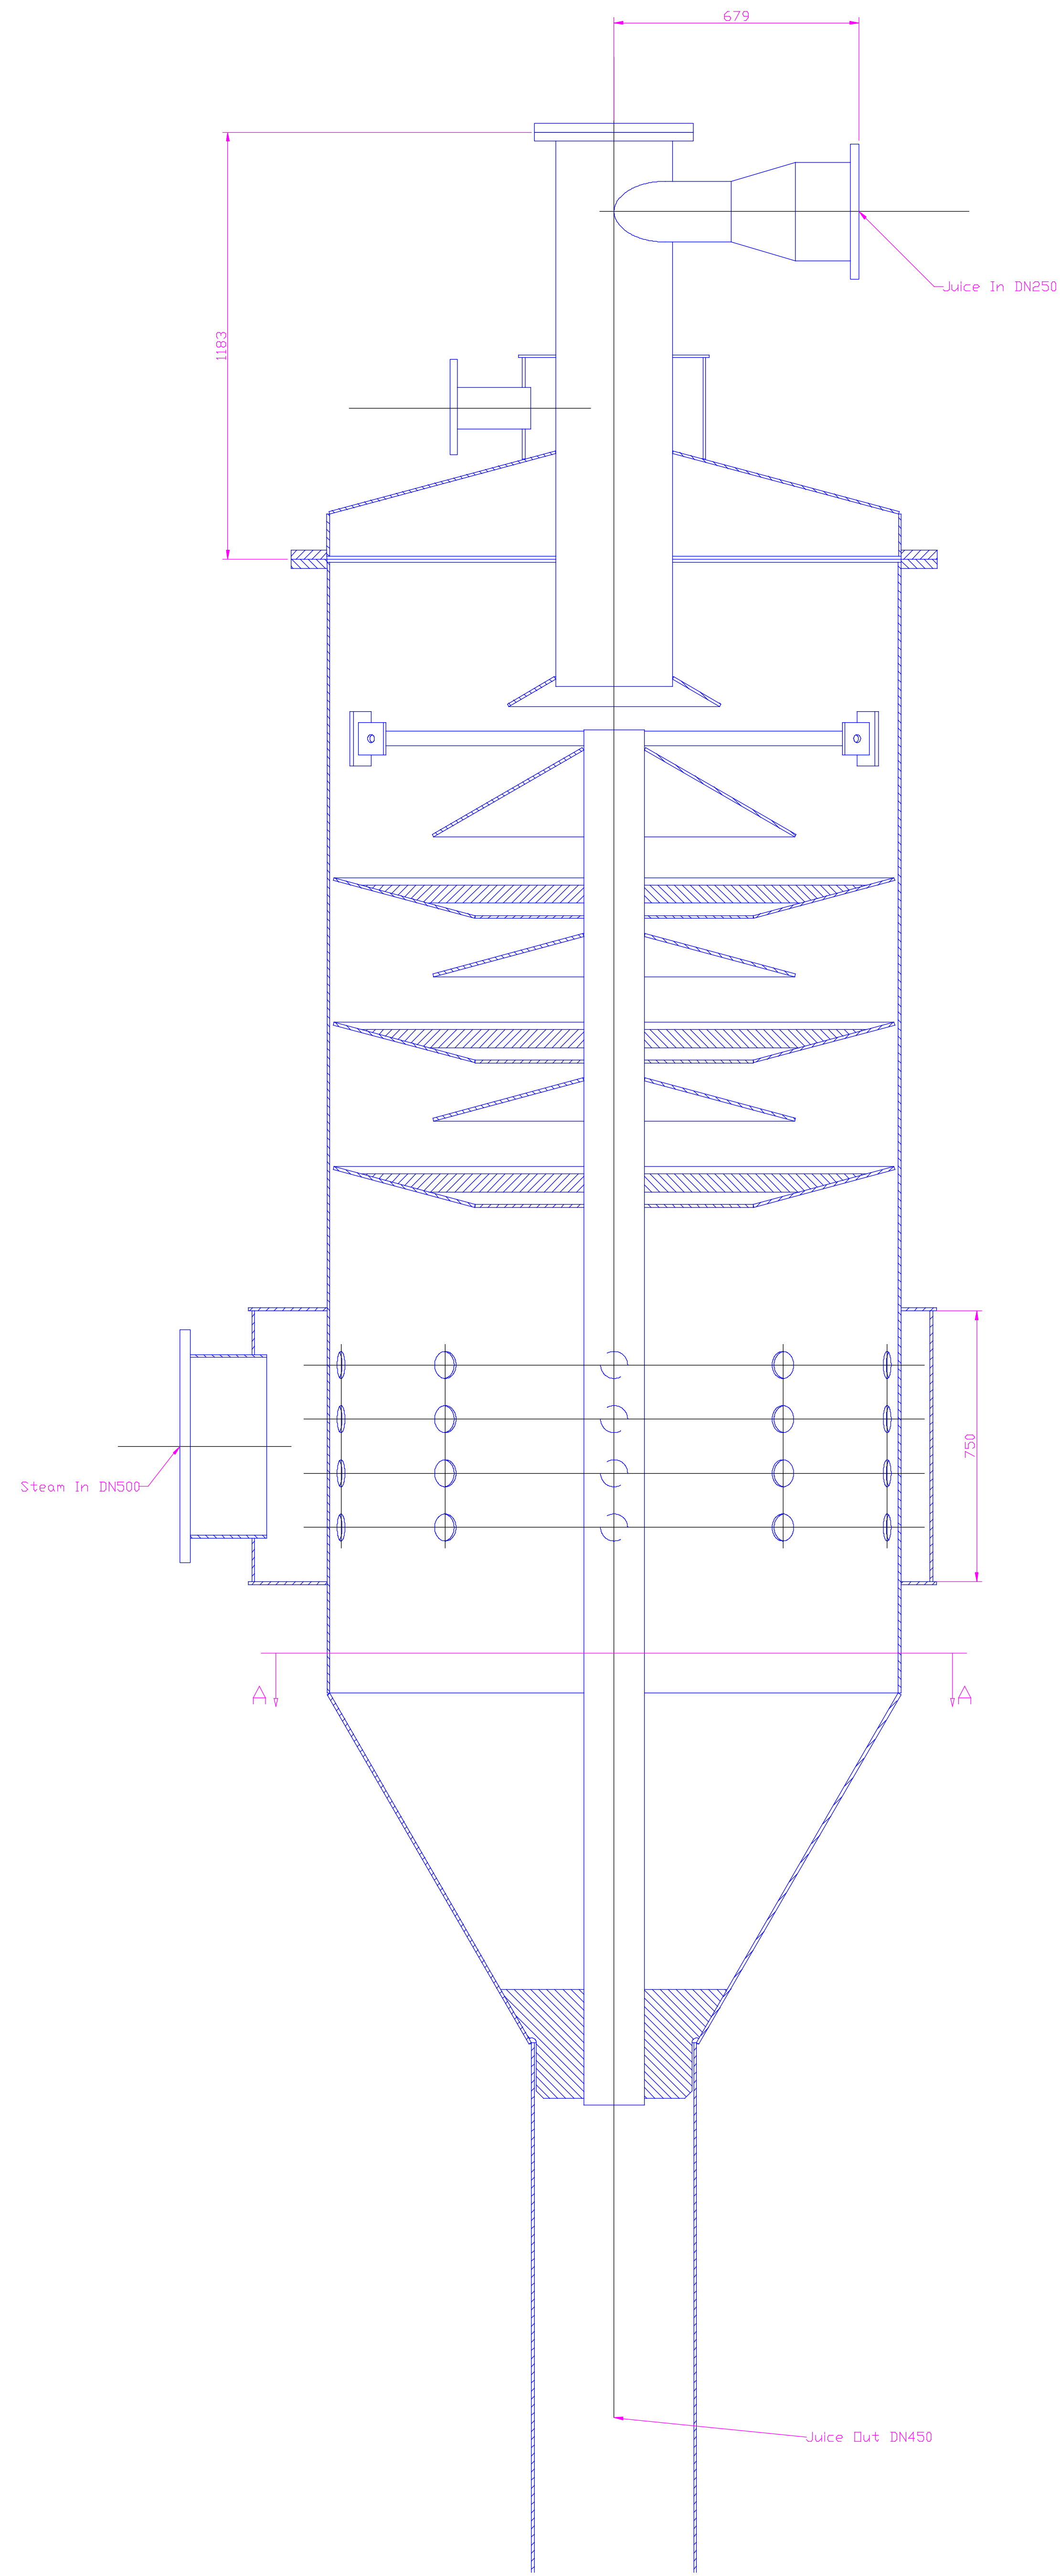

Elevation

Sectional Elevation

Plan

View on Section A-A

Sugar Engineers www.sugartech.co.za w.jayes@sugartech.co.za 5 Firtree Lodge St Aidan's Ave, Grahamstown South Africa		Itemref Quantity Title/Name, designation, material, dimension etc Article No./Reference Designed by Checked by Approved by - date Filename Date Scale WJ PGW 1111-1111 18-10-11 1:10
Client		Direct Contact Juice Heater Client No. Edition Sheet A A0